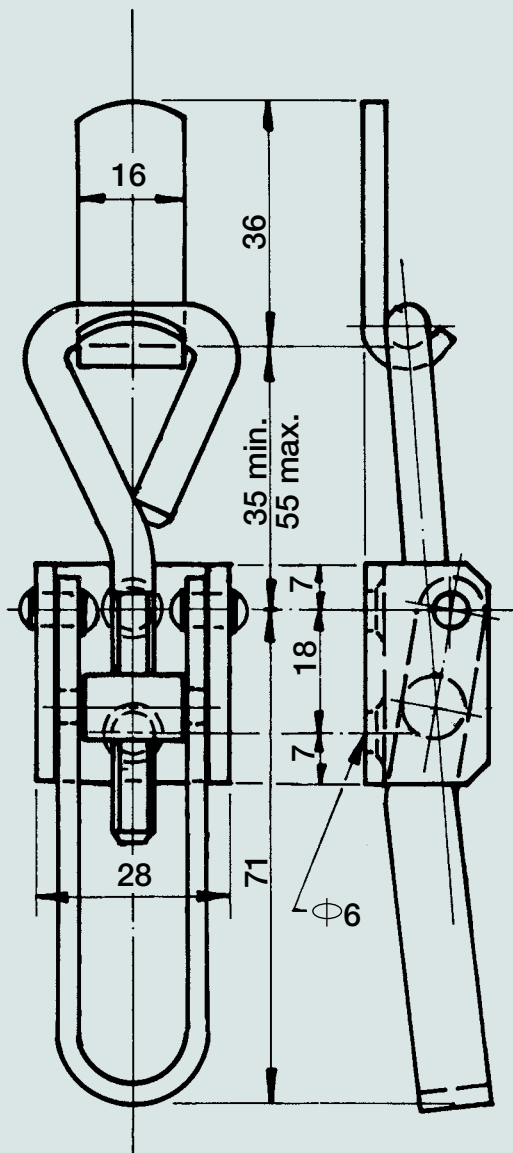

TOGGLE CLAMP FASTENERS

ZINC PLATED or STAINLESS STEEL

Small Toggle Clamp Fastener TCF 1

Large Toggle Clamp Fastener TCF 2

DIMENSIONS SHOWN IN M/M
SCALE ● FULL SIZE

Victoria – Head Office:

20-22 Macquarie Drive Thomastown Victoria 3074 Australia
Telephone: 61 3 9463 0888 Facsimile: 61 3 9465 8788 E-mail: info@jacmor.com.au