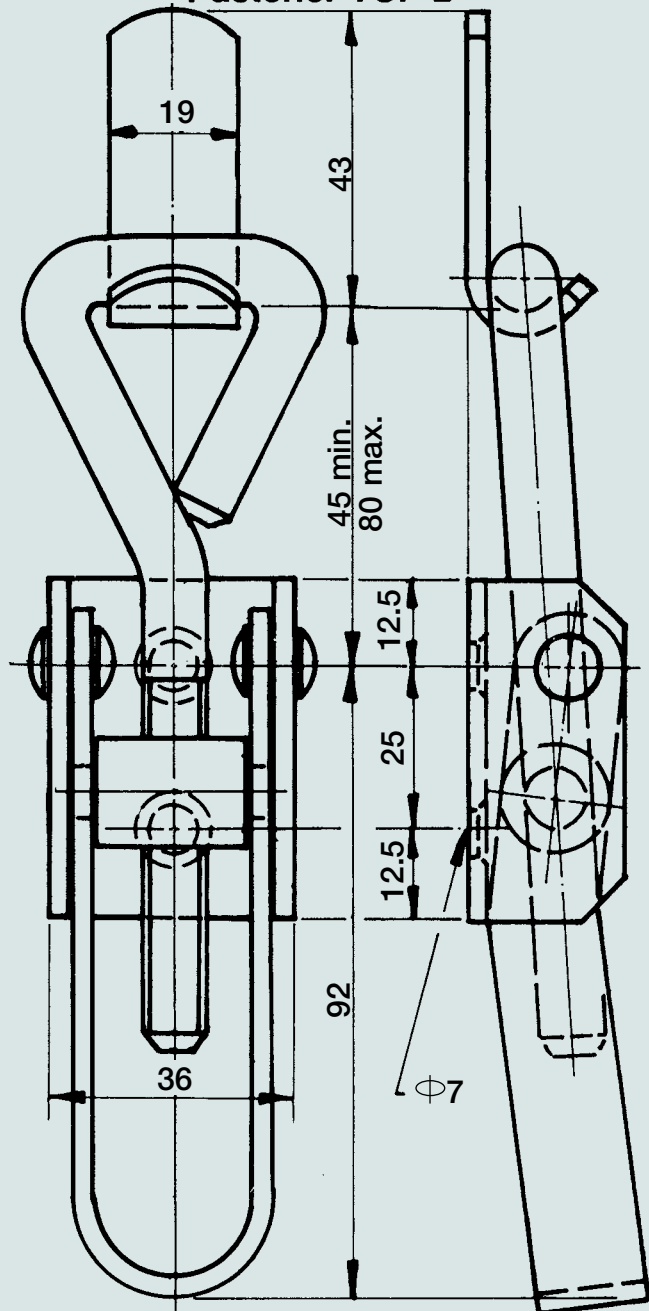

TOGGLE CLAMP FASTENERS

ZINC PLATED or STAINLESS STEEL

Small Toggle Clamp Fastener TCF 1

Large Toggle Clamp Fastener TCF 2

DIMENSIONS SHOWN IN M/M
SCALE ● FULL SIZE

Victoria – Head Office:

20-22 Macquarie Drive Thomastown Victoria 3074 Australia
Telephone: 61 3 9463 0888 Facsimile: 61 3 9465 8788 E-mail: info@jacmor.com.au